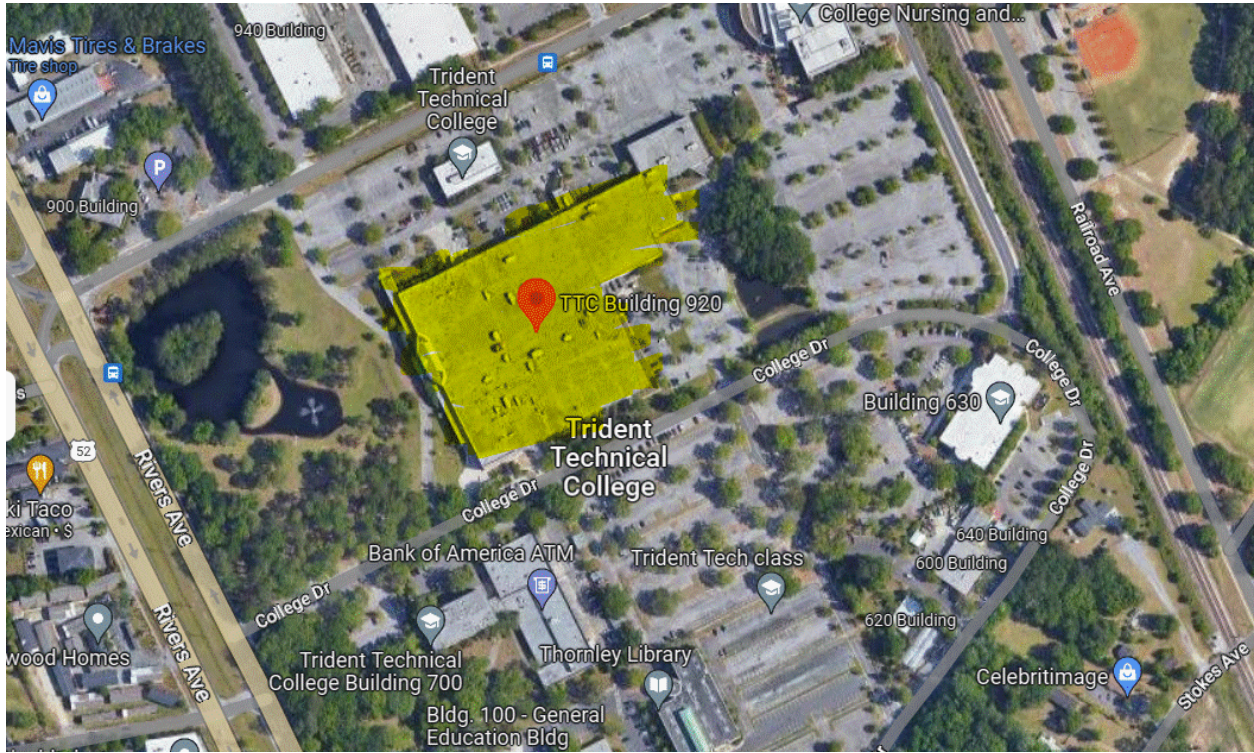

2025 PCDC Venue Map

Trident Tech, North Charleston, SC 29406

<https://goo.gl/maps/oCxR6KJigGchtNTx7>

[Building 920 - Highlighted in yellow]

[Building 700 – Arial view]

[Street View from Center Drive]

[Building and Parking lot]