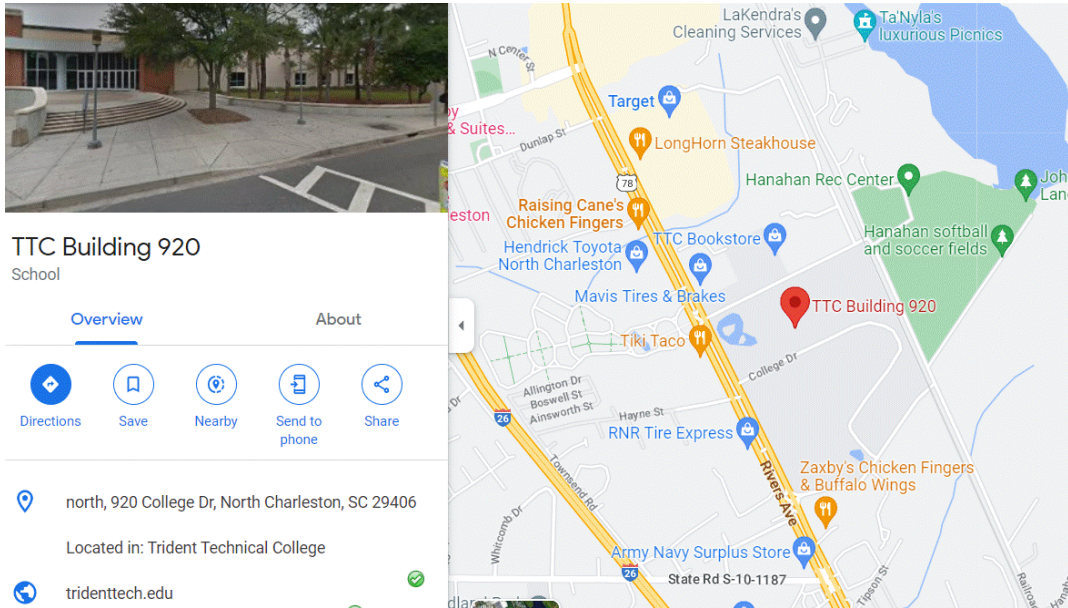

2025 PCDC Venue Map

Trident Tech, North Charleston, SC 29406

<https://goo.gl/maps/oCxR6KJigGchtNTx7>

[Building 920 - Highlighted in yellow]

[Building 700 – Arial view]

[Street View from Center Drive]

[Building and Parking lot]