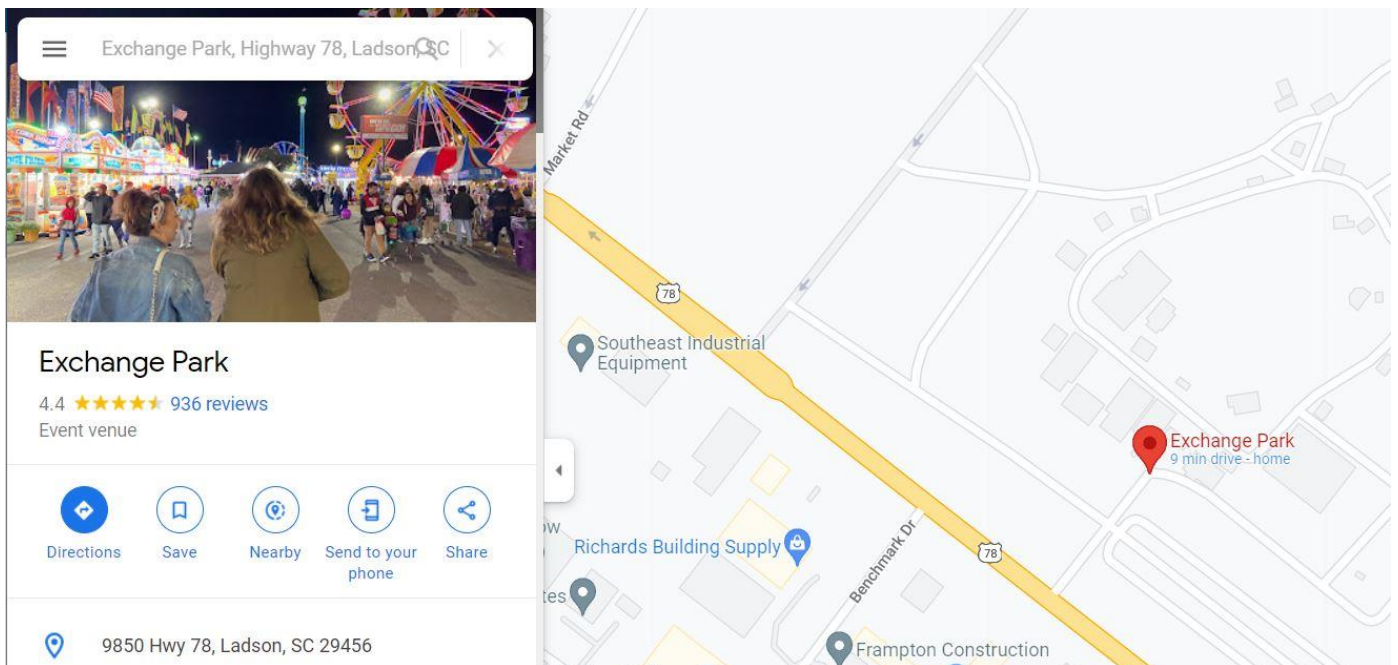

PCDC 2022 Directions and Map

The event will be at the Fair Grounds at Exchange Park in Ladson.

Here is the google maps link:

<https://www.google.com/maps/place/Exchange+Park/@32.9960937,-80.1104379,17z/data=!3m1!4b1!4m5!3m4!1s0x88fe8a7cae6d3d71:0xc216a91c65d2cf04!8m2!3d32.9960937!4d-80.1082492>

Directions from I-26:

From I-26 take exit 205A (HWY 78). Drive 2.5 miles (through three stop lights) and Exchange Park is on the right. Turn right where the sign is and the parking lot is immediately to the left:

PCDC Venue:

The building where the competition is held is next to the parking lot on the other side of the fenced in area. Leave the parking lot area and go through the gate and take a left to get to the building.